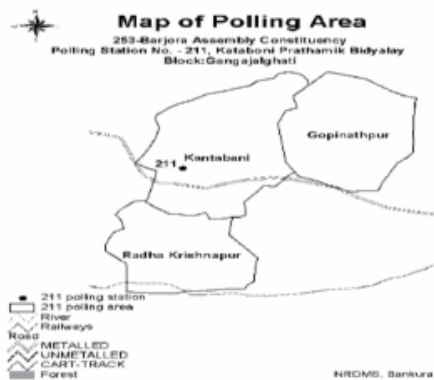

Nazri Naksha

Google Map View