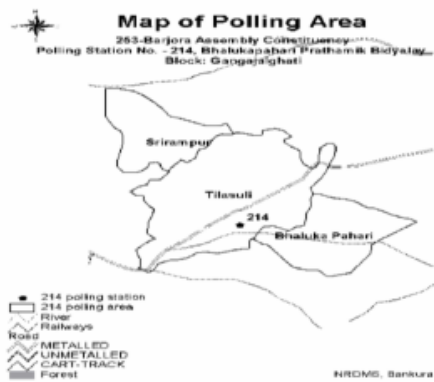

Nazri Naksha

Google Map View