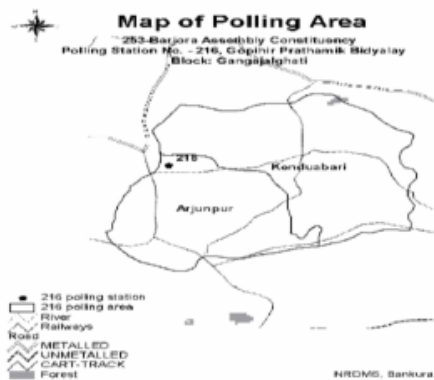

Nazri Naksha

Google Map View