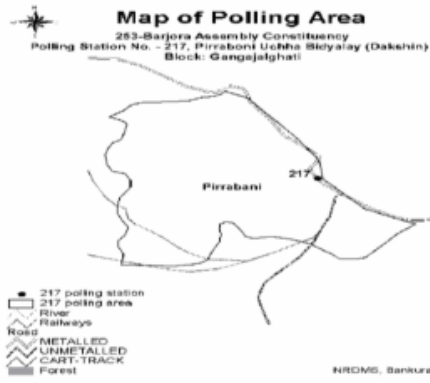

Nazri Naksha

Google Map View