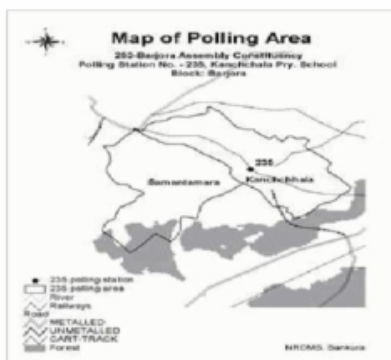

Nazri Naksha

Google Map View