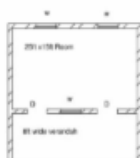

Cad View

Goswami Pur School (253)