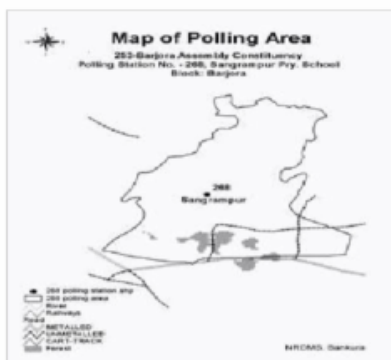

Nazri Naksha

Google Map View