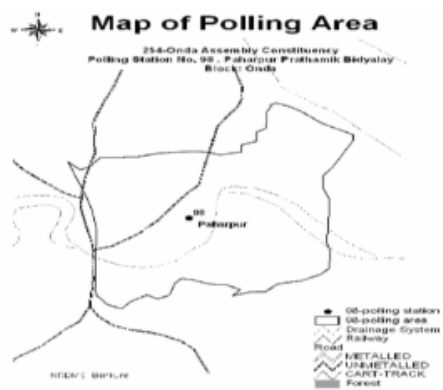

Nazri Naksha

Google Map View