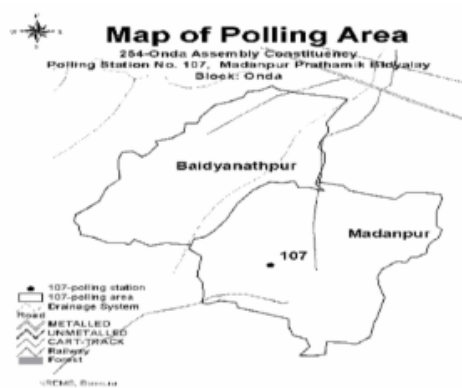

Nazri Naksha

Google Map View