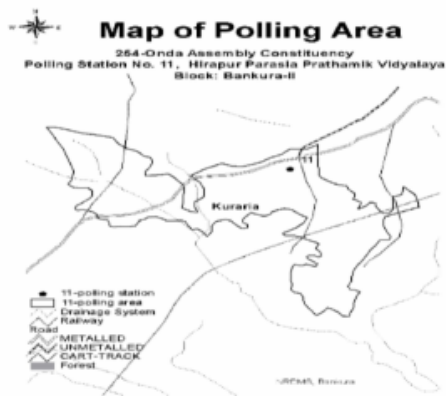

Nazri Naksha

Google Map View