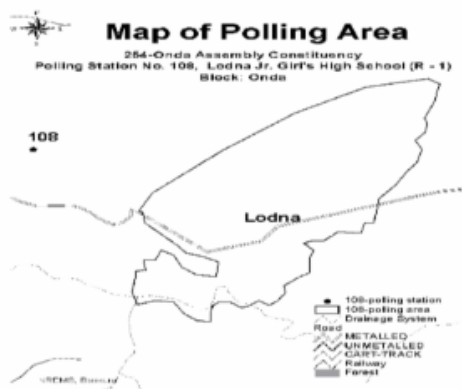

Nazri Naksha

Google Map View