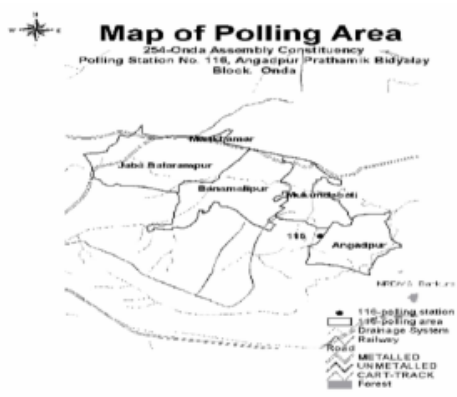

Nazri Naksha

Google Map View