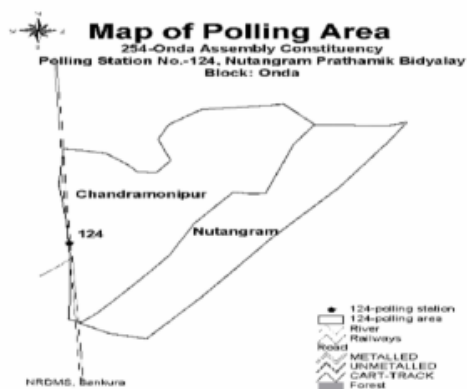

Nazri Naksha

Google Map View