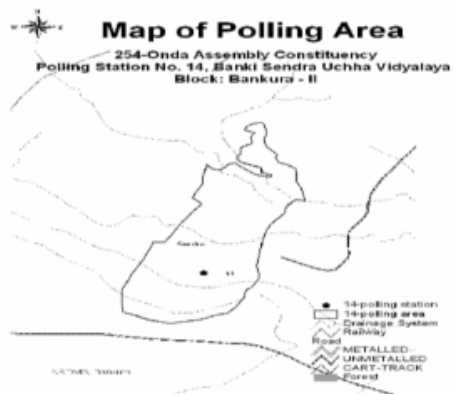

Nazri Naksha

Google Map View