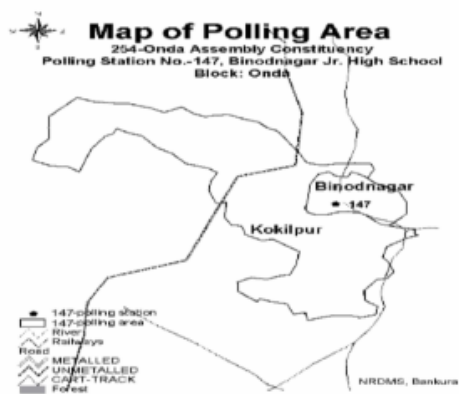

Nazri Naksha

Google Map View