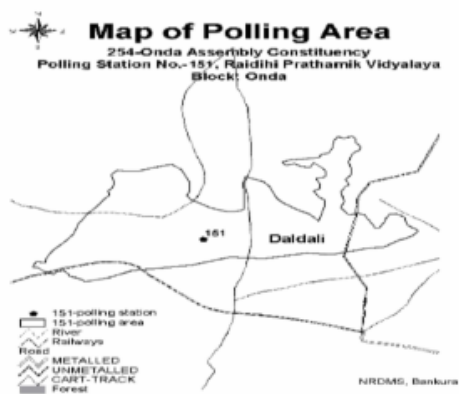

Nazri Naksha

Google Map View