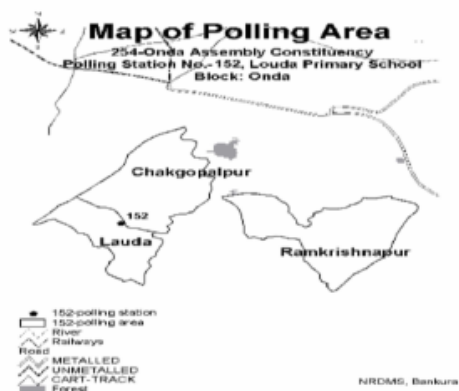

Nazri Naksha

Google Map View