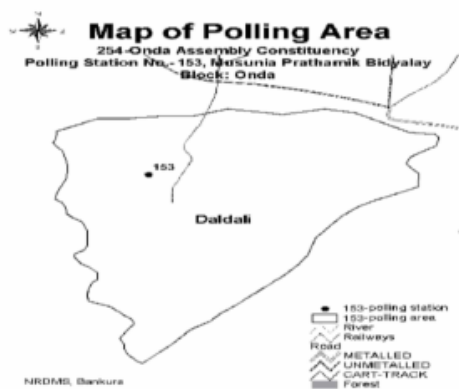

Nazri Naksha

Google Map View