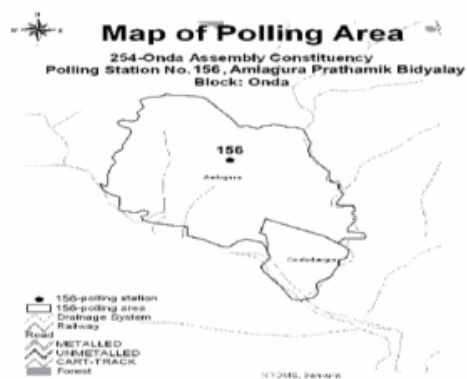

Nazri Naksha

Google Map View