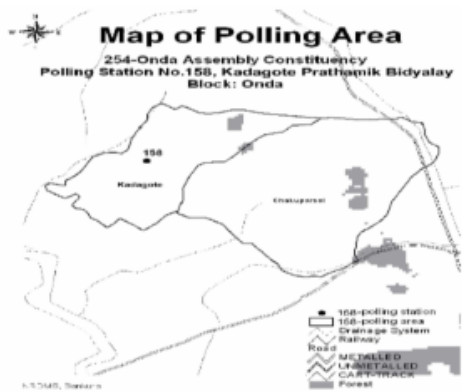

Nazri Naksha

Google Map View