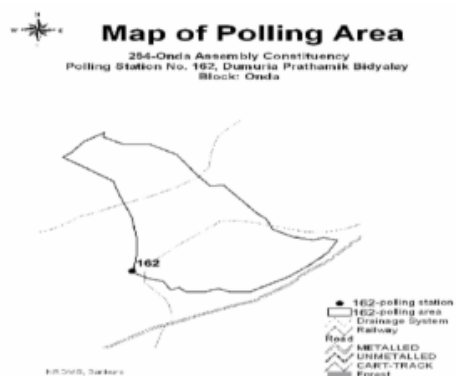

Nazri Naksha

Google Map View