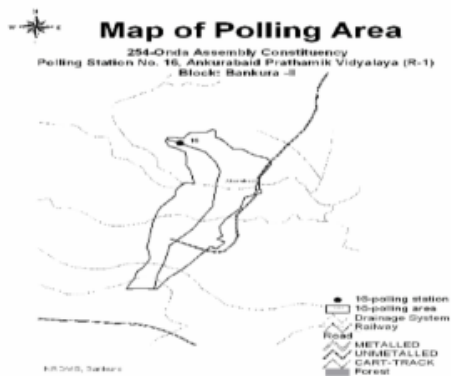

Nazri Naksha

Google Map View