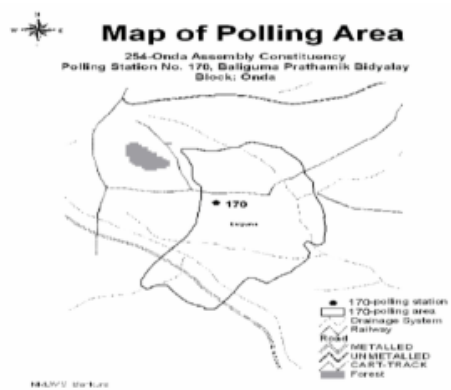

Nazri Naksha

Google Map View