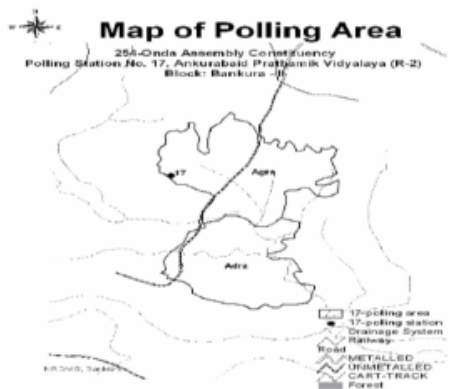

Nazri Naksha

Google Map View