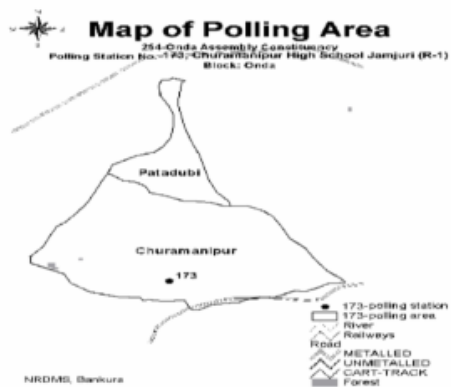

Nazri Naksha

Google Map View