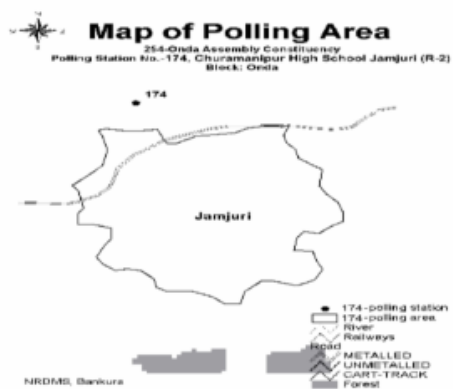

Nazri Naksha

Google Map View