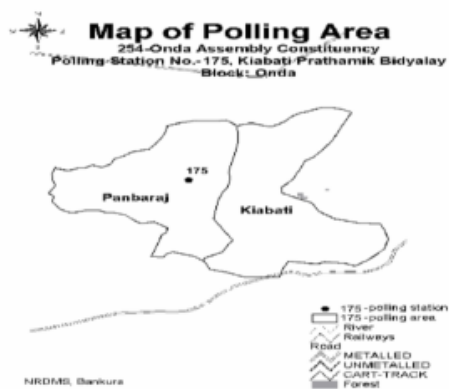

Nazri Naksha

Google Map View