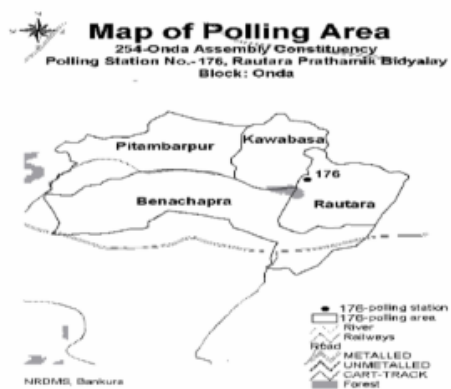

Nazri Naksha

Google Map View