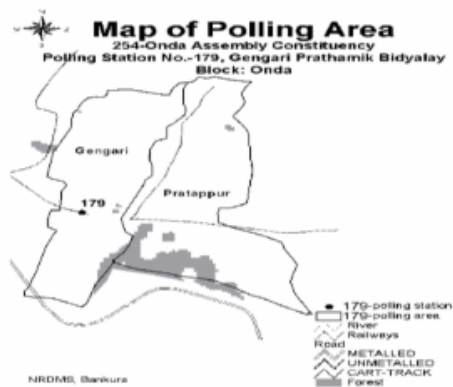

Nazri Naksha

Google Map View