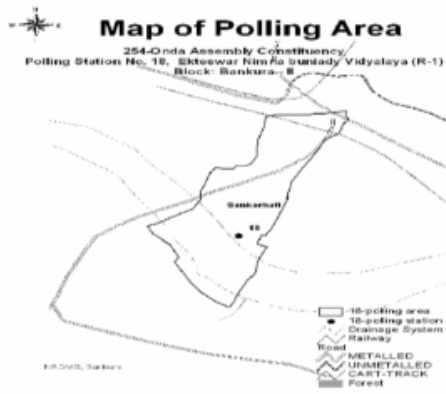

Nazri Naksha

Google Map View