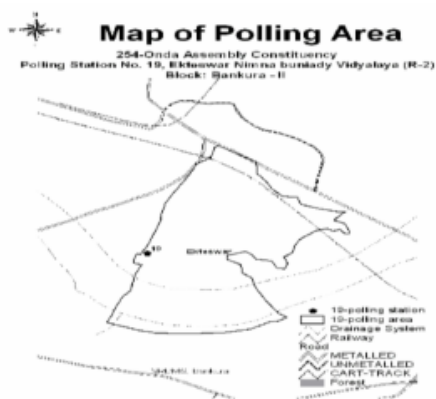

Nazri Naksha

Google Map View