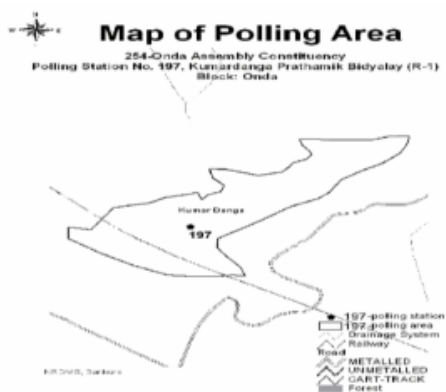

Nazri Naksha

Google Map View