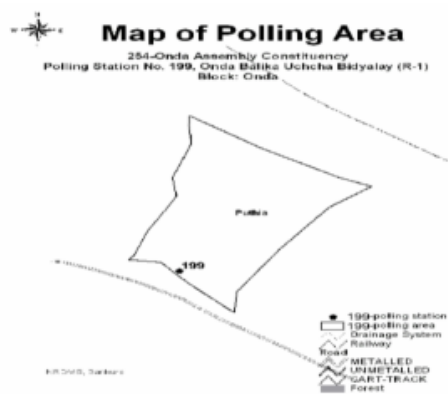

Nazri Naksha

Google Map View