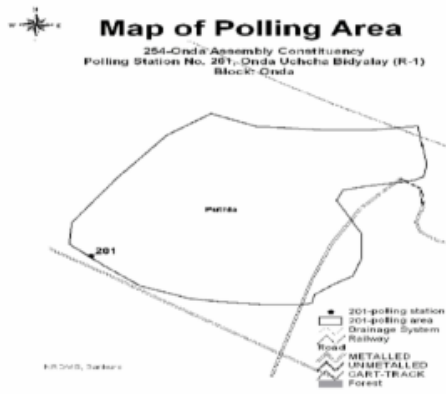

Nazri Naksha

Google Map View