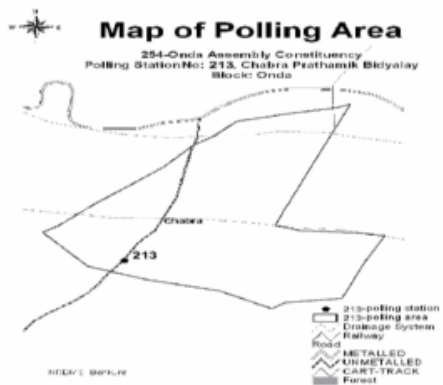

Nazri Naksha

Google Map View