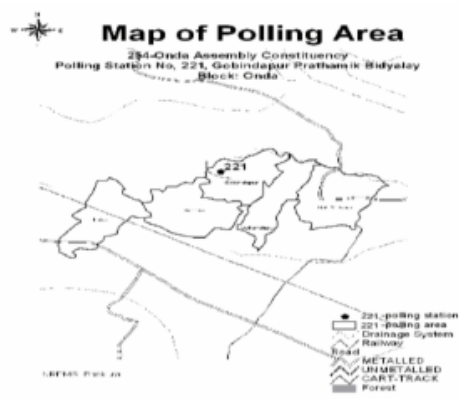

Nazri Naksha

Google Map View