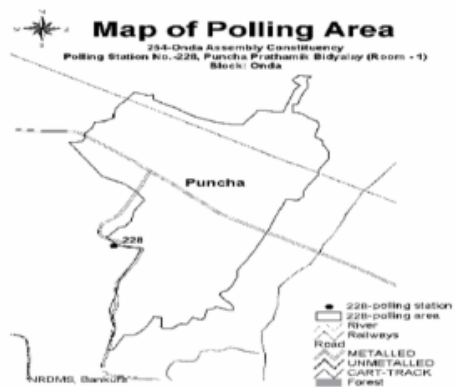

Nazri Naksha

Google Map View