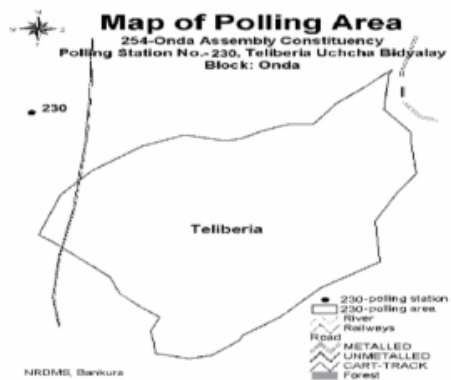

Nazri Naksha

Google Map View