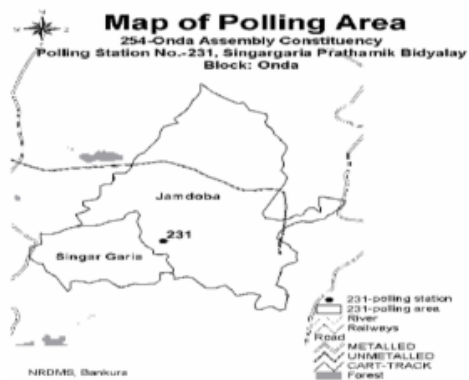

Nazri Naksha

Google Map View