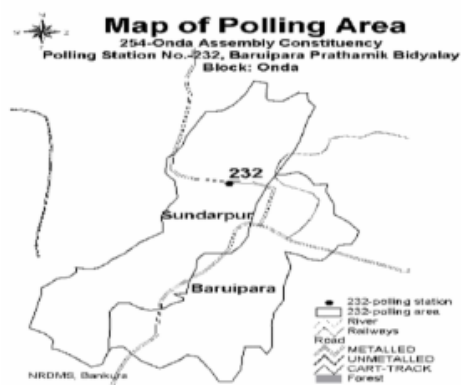

Nazri Naksha

Google Map View