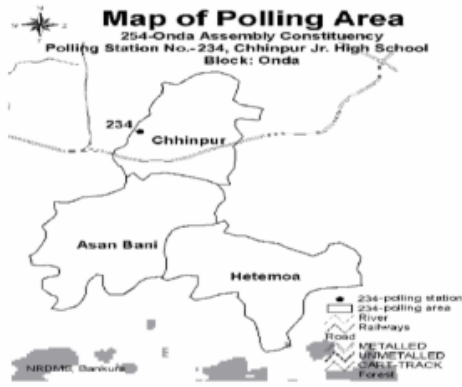

Nazri Naksha

Google Map View