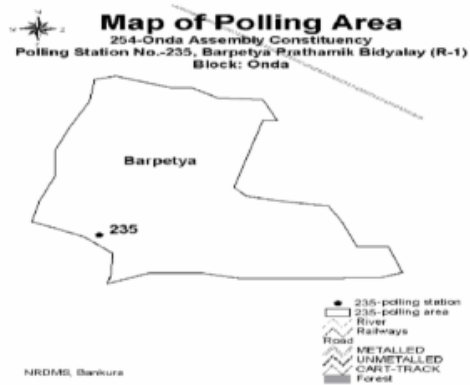

Nazri Naksha

Google Map View