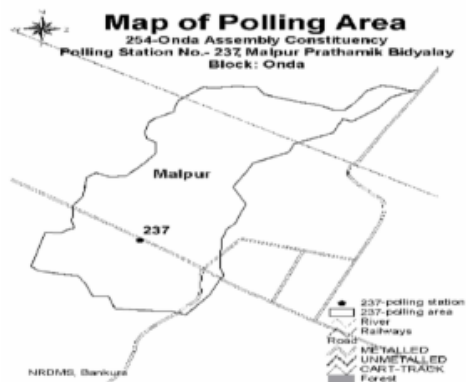

Nazri Naksha

Google Map View