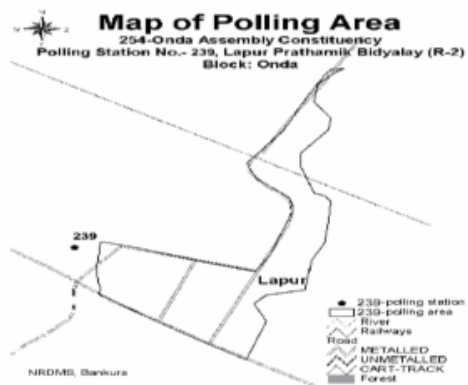

Nazri Naksha

Google Map View