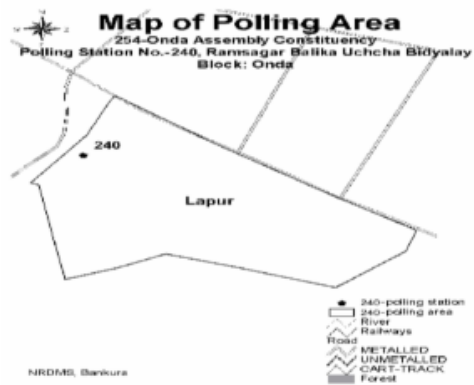

Nazri Naksha

Google Map View