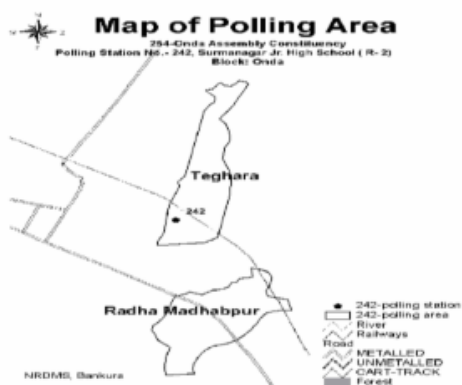

Nazri Naksha

Google Map View