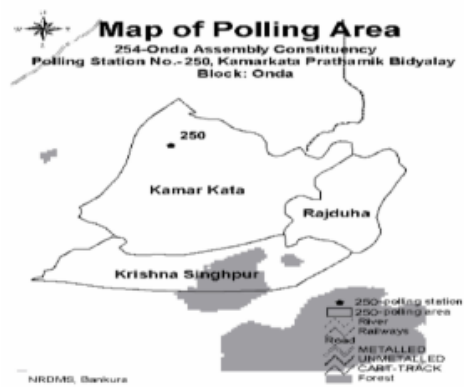

Nazri Naksha

Google Map View