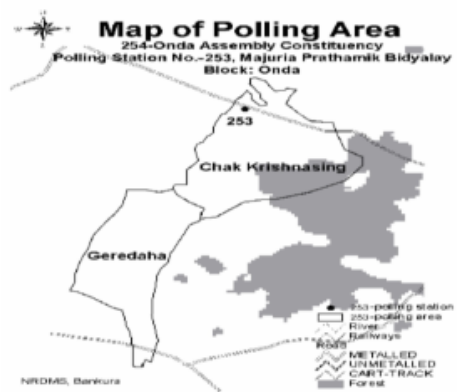

Nazri Naksha

Google Map View