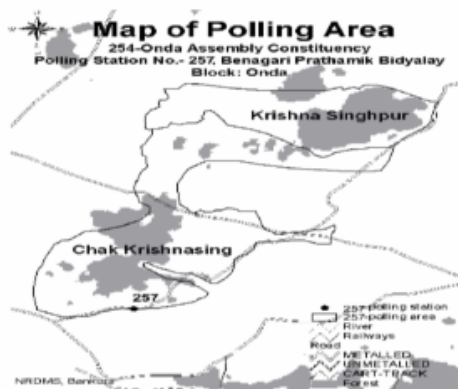

Nazri Naksha

Google Map View