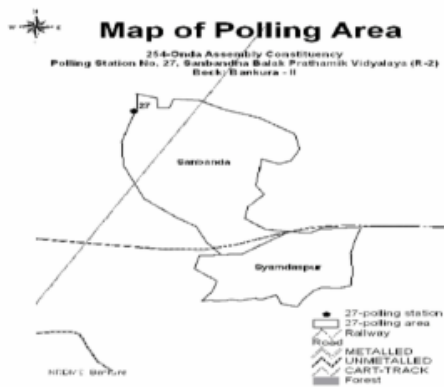

Nazri Naksha

Google Map View